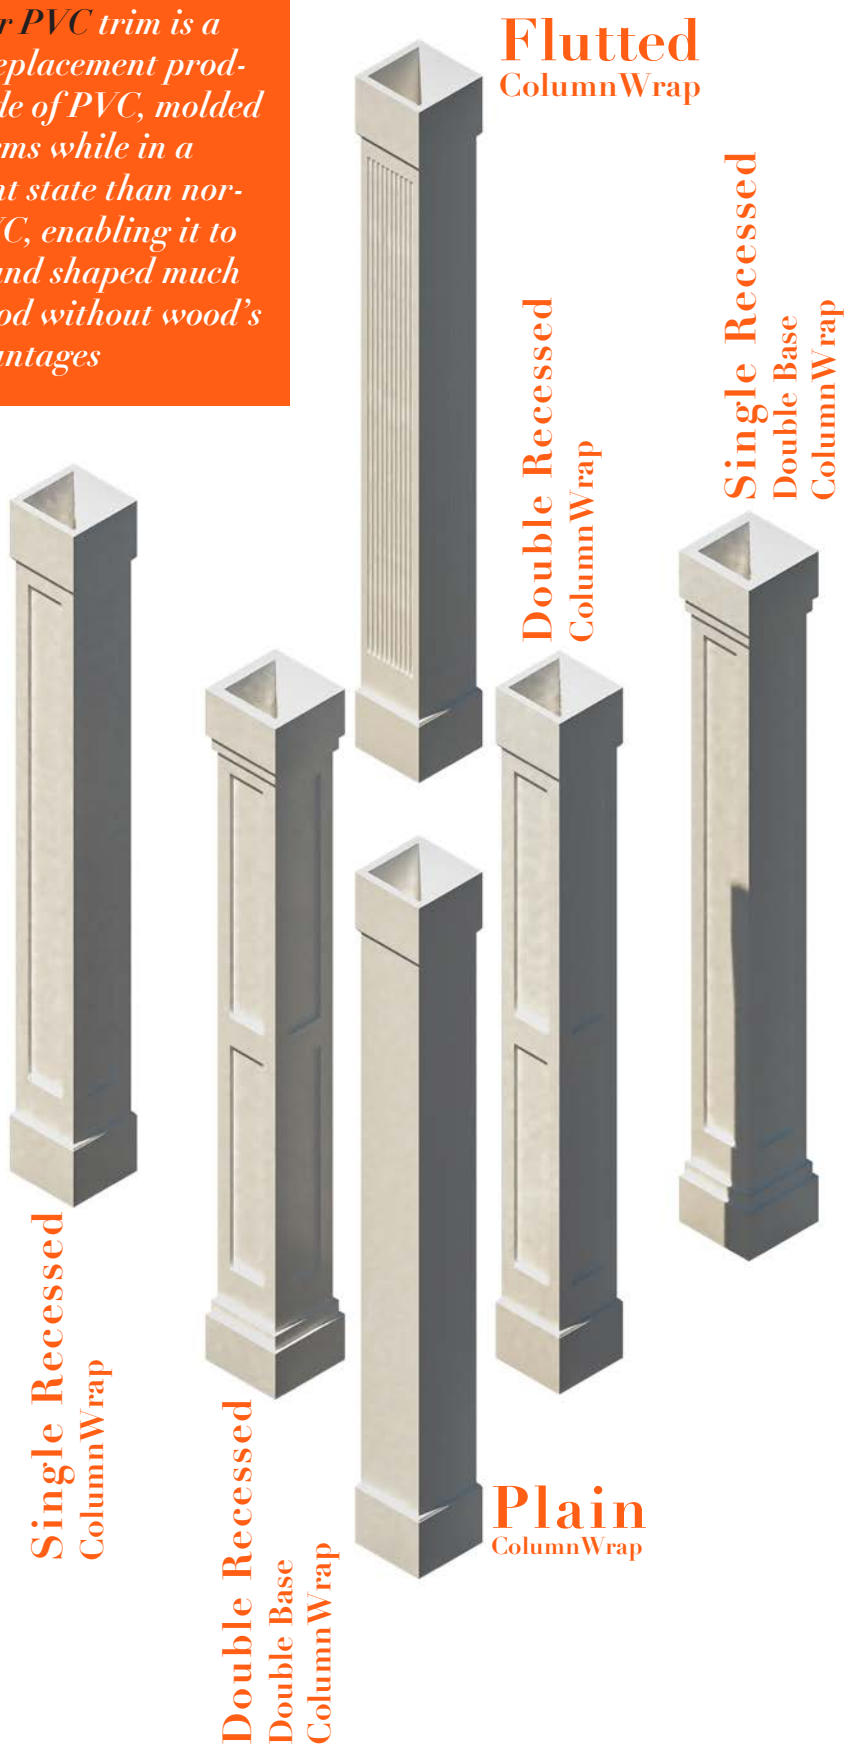

Bringing Unique and Superior Aesthetics To Your Building's Outdoor

Fiberglass
Straight Round

Fiberglass
Round Tapered

Fiberglass
Recessed Square

Fiberglass
Plain Square

Cellular PVC Wrap Columns

- 25 years limited warranty
- Custom styles available
- Made from cellular PVC
- Easy to install
- Interior and exterior use
- Weather proof
- insect proof
- low maintenance

Cellular PVC trim is a wood replacement product made of PVC, molded into forms while in a different state than normal PVC, enabling it to be cut and shaped much like wood without wood's disadvantages

Aluminum Railing Systems