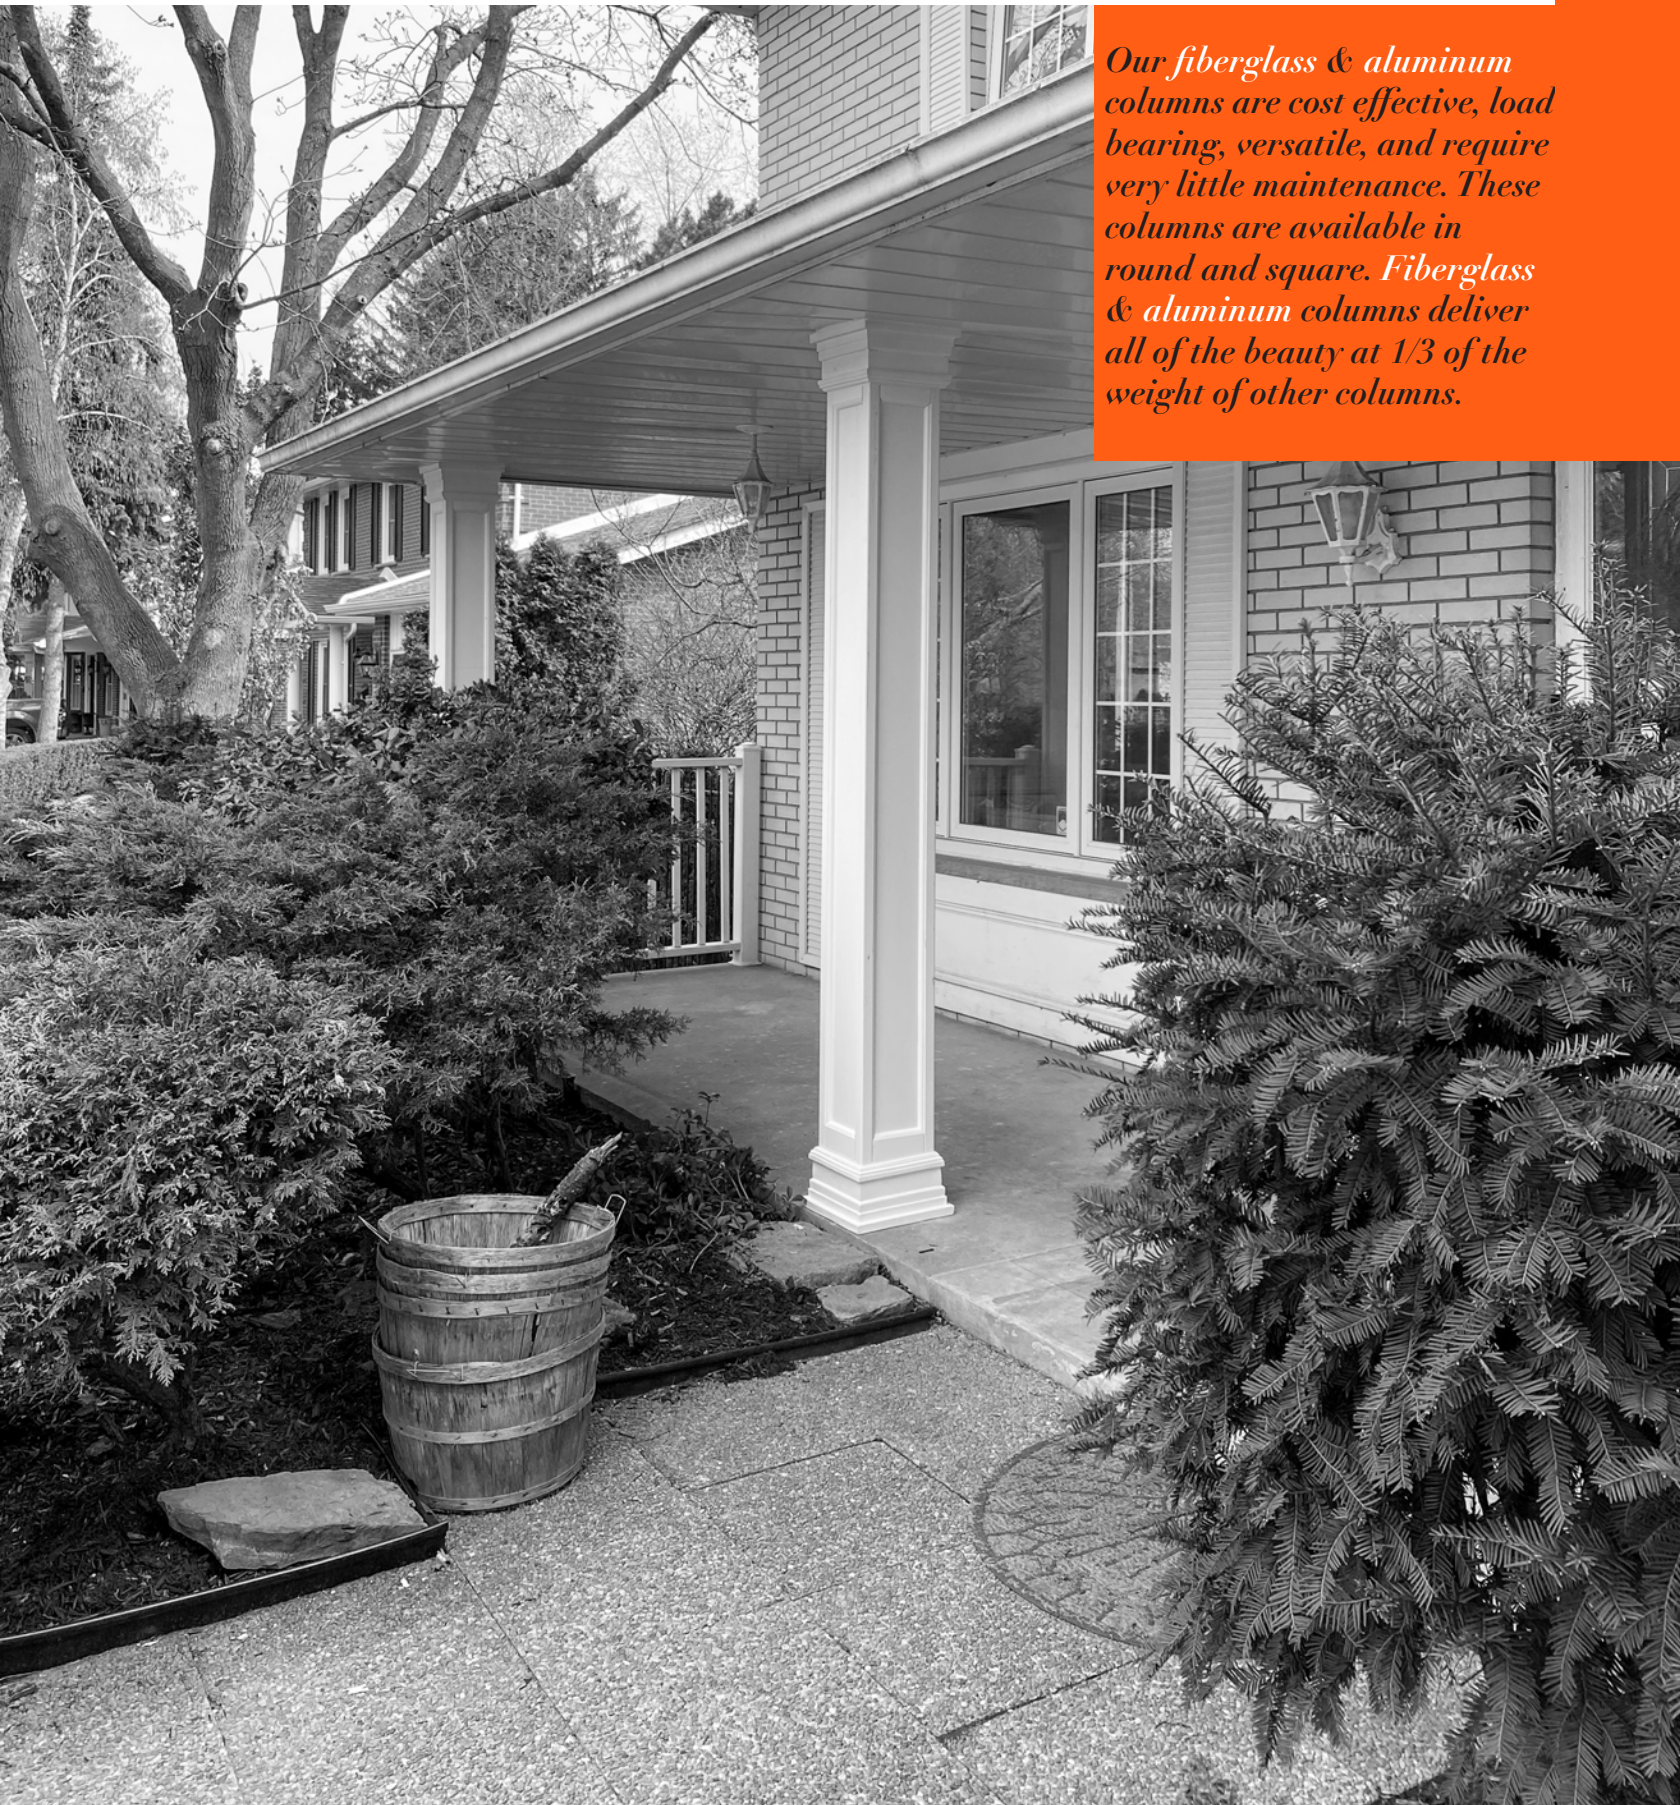

PermaLite

Fiberglass - Columns

- Weather Proof
- Insect Proof
- Load Bearing
- Low Maintenance
- Lightweight
- Does Not Rot
- Limited Lifetime Warranty
- Prime & Paint

Our fiberglass & aluminum columns are cost effective, load bearing, versatile, and require very little maintenance. These columns are available in round and square. Fiberglass & aluminum columns deliver all of the beauty at 1/3 of the weight of other columns.